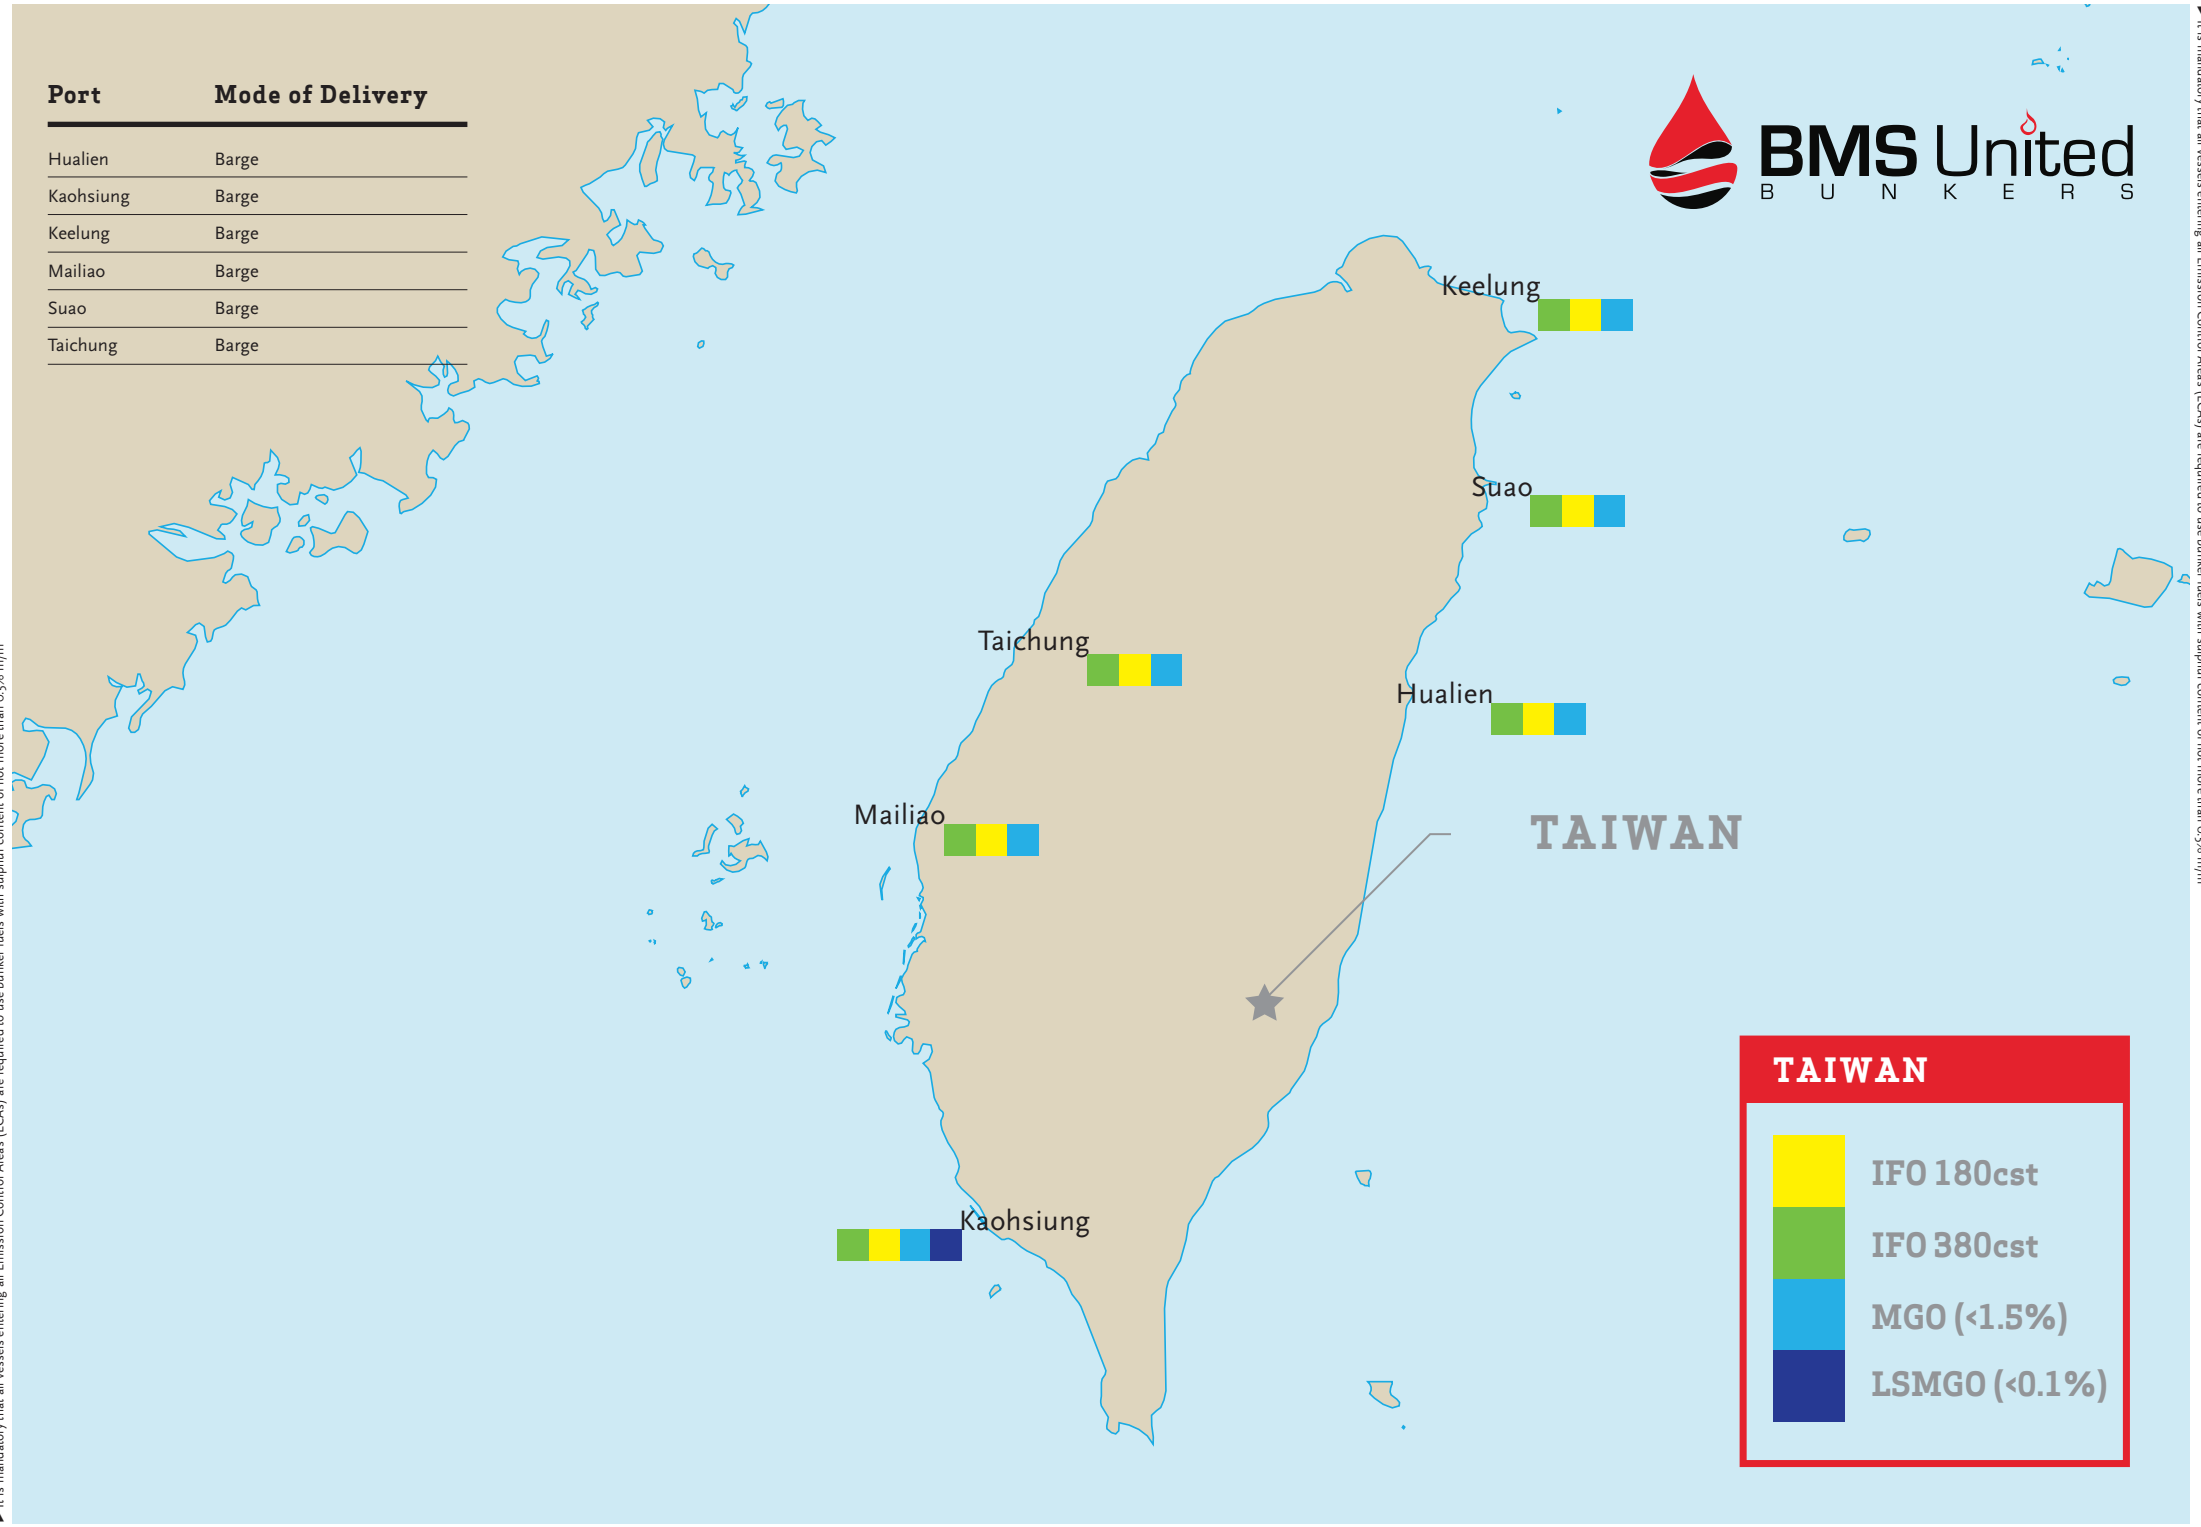

Port **Mode of Delivery**

Hualien	Barge
Kaohsiung	Barge
Keelung	Barge
Mailiao	Barge
Suao	Barge
Taichung	Barge

TAIWAN

- IFO 180cst
- IFO 380cst
- MGO (<1.5%)
- LSMGO (<0.1%)