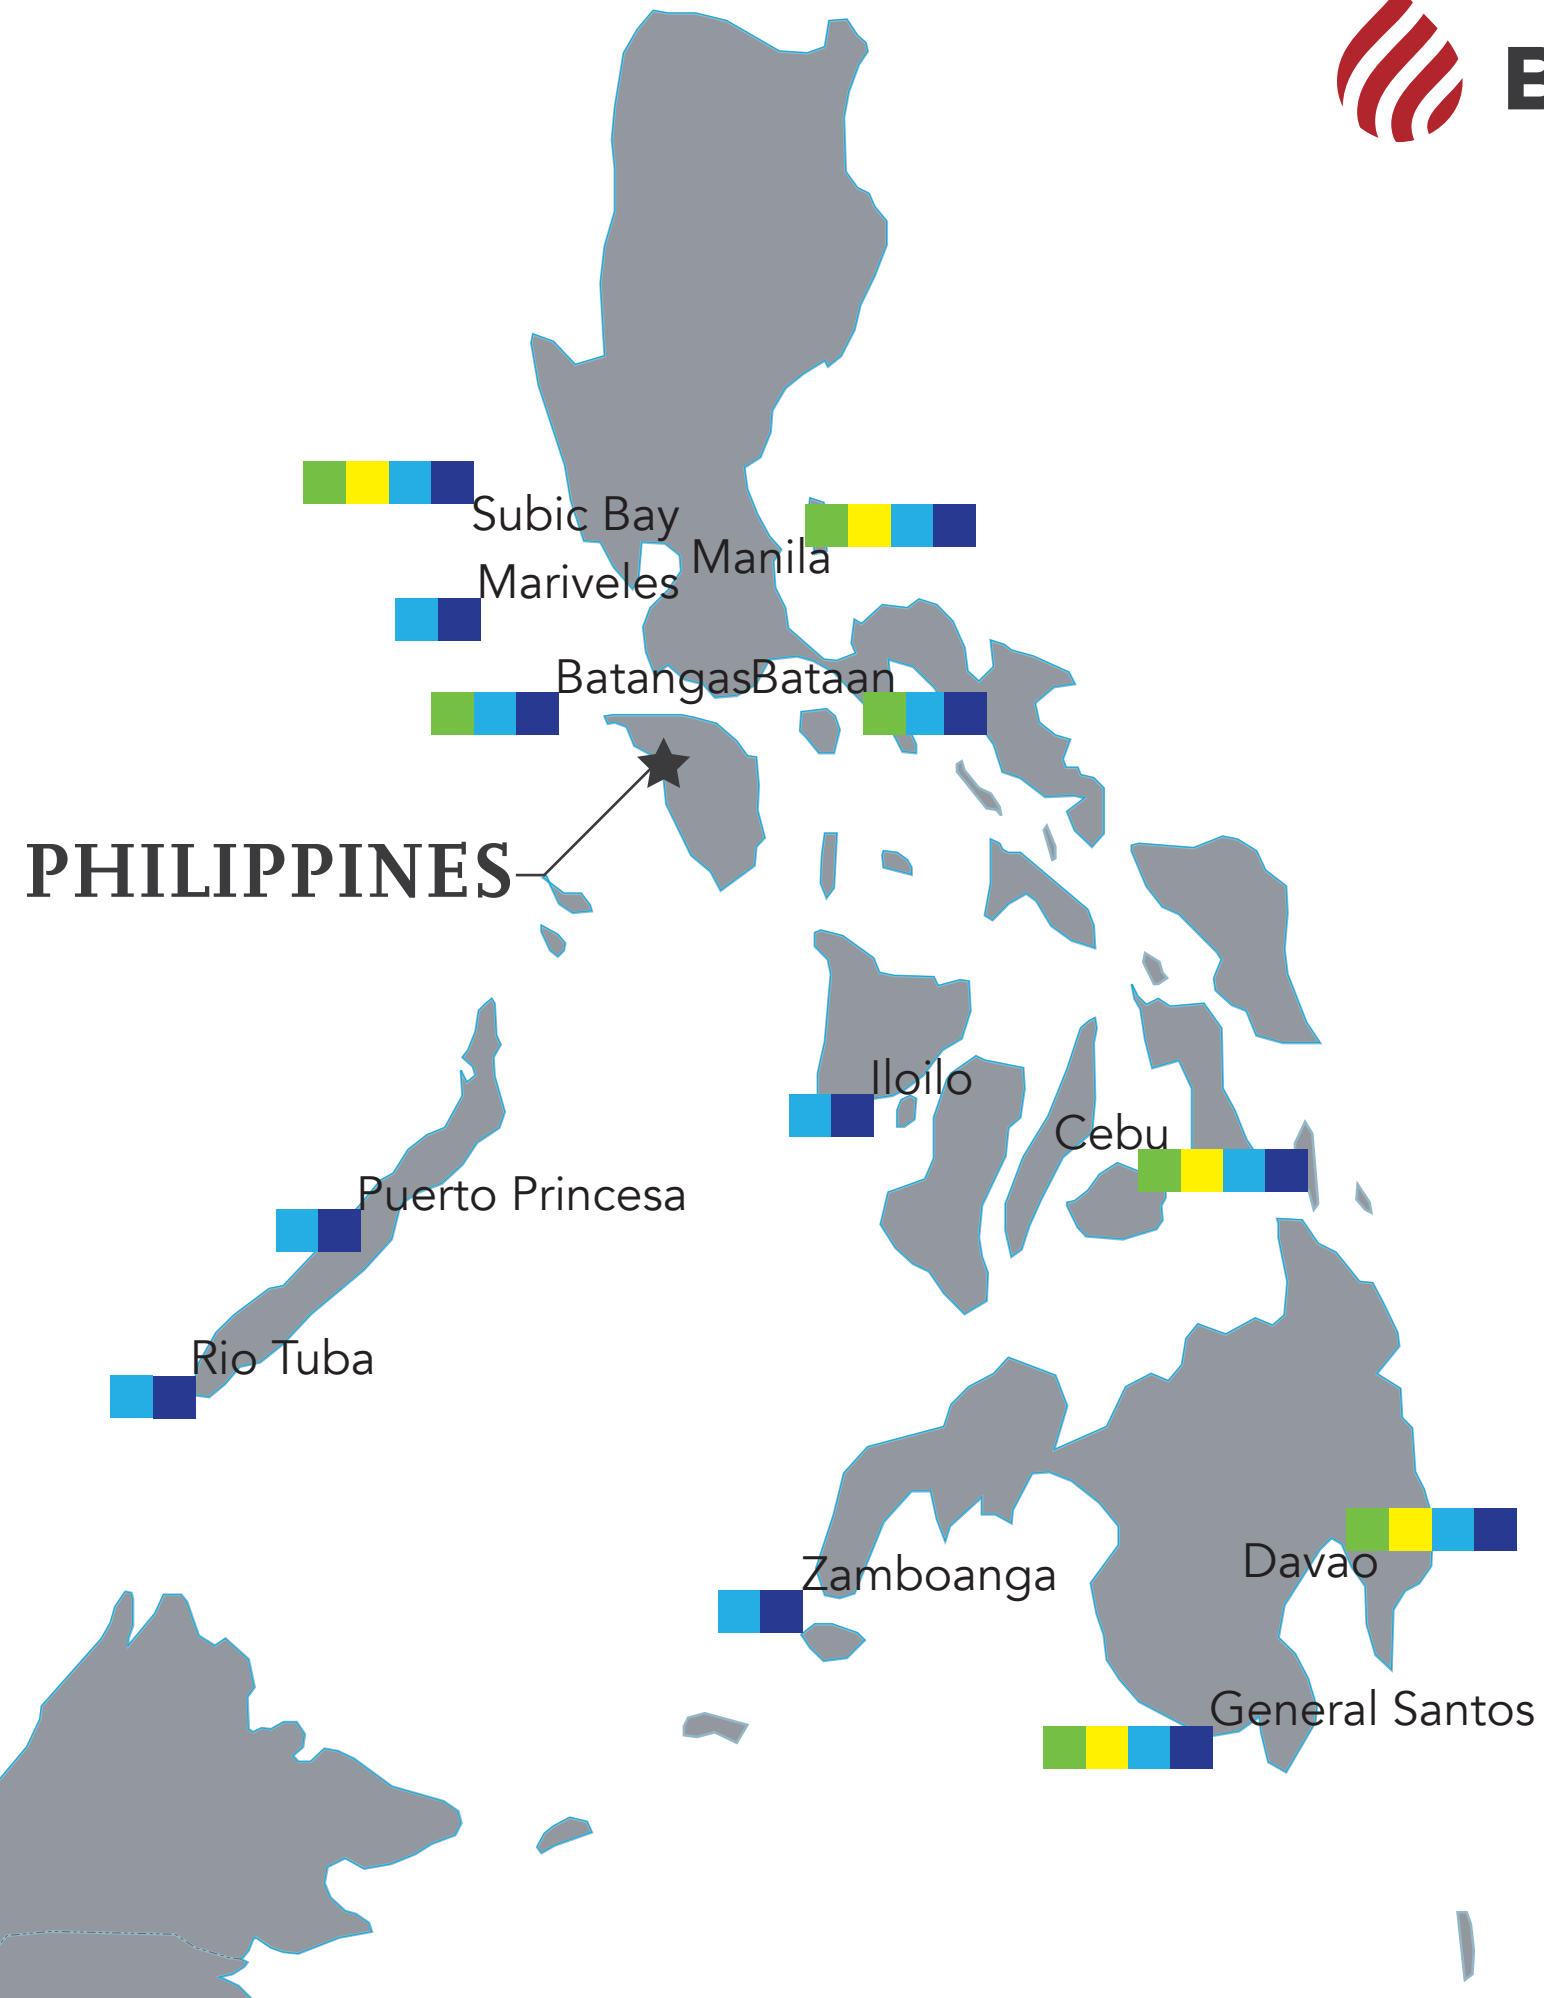

BMSUNITED

PHILIPPINES PRESENTATION

Port Mode of Delivery

Bataan	Truck
Batangas	Barge / Truck
Cebu	Barge / Truck
Davao	Barge / Truck
General Santos	Barge / Truck
Iloilo	Truck
Manila	Barge / Truck
Mariveles	Barge / Truck
Puerto Princessa	Truck
Rio Tuba	Truck
Subic Bay	Barge / Truck
Zamboanga	Truck

Cheapest ports for IFO 380 / 1.

PHILIPPINES

PHILIPPINES

- IFO 180cst
- IFO 380cst
- IFO 500cst
- MGO (<1.5%)
- LSMGO (<0.1%)