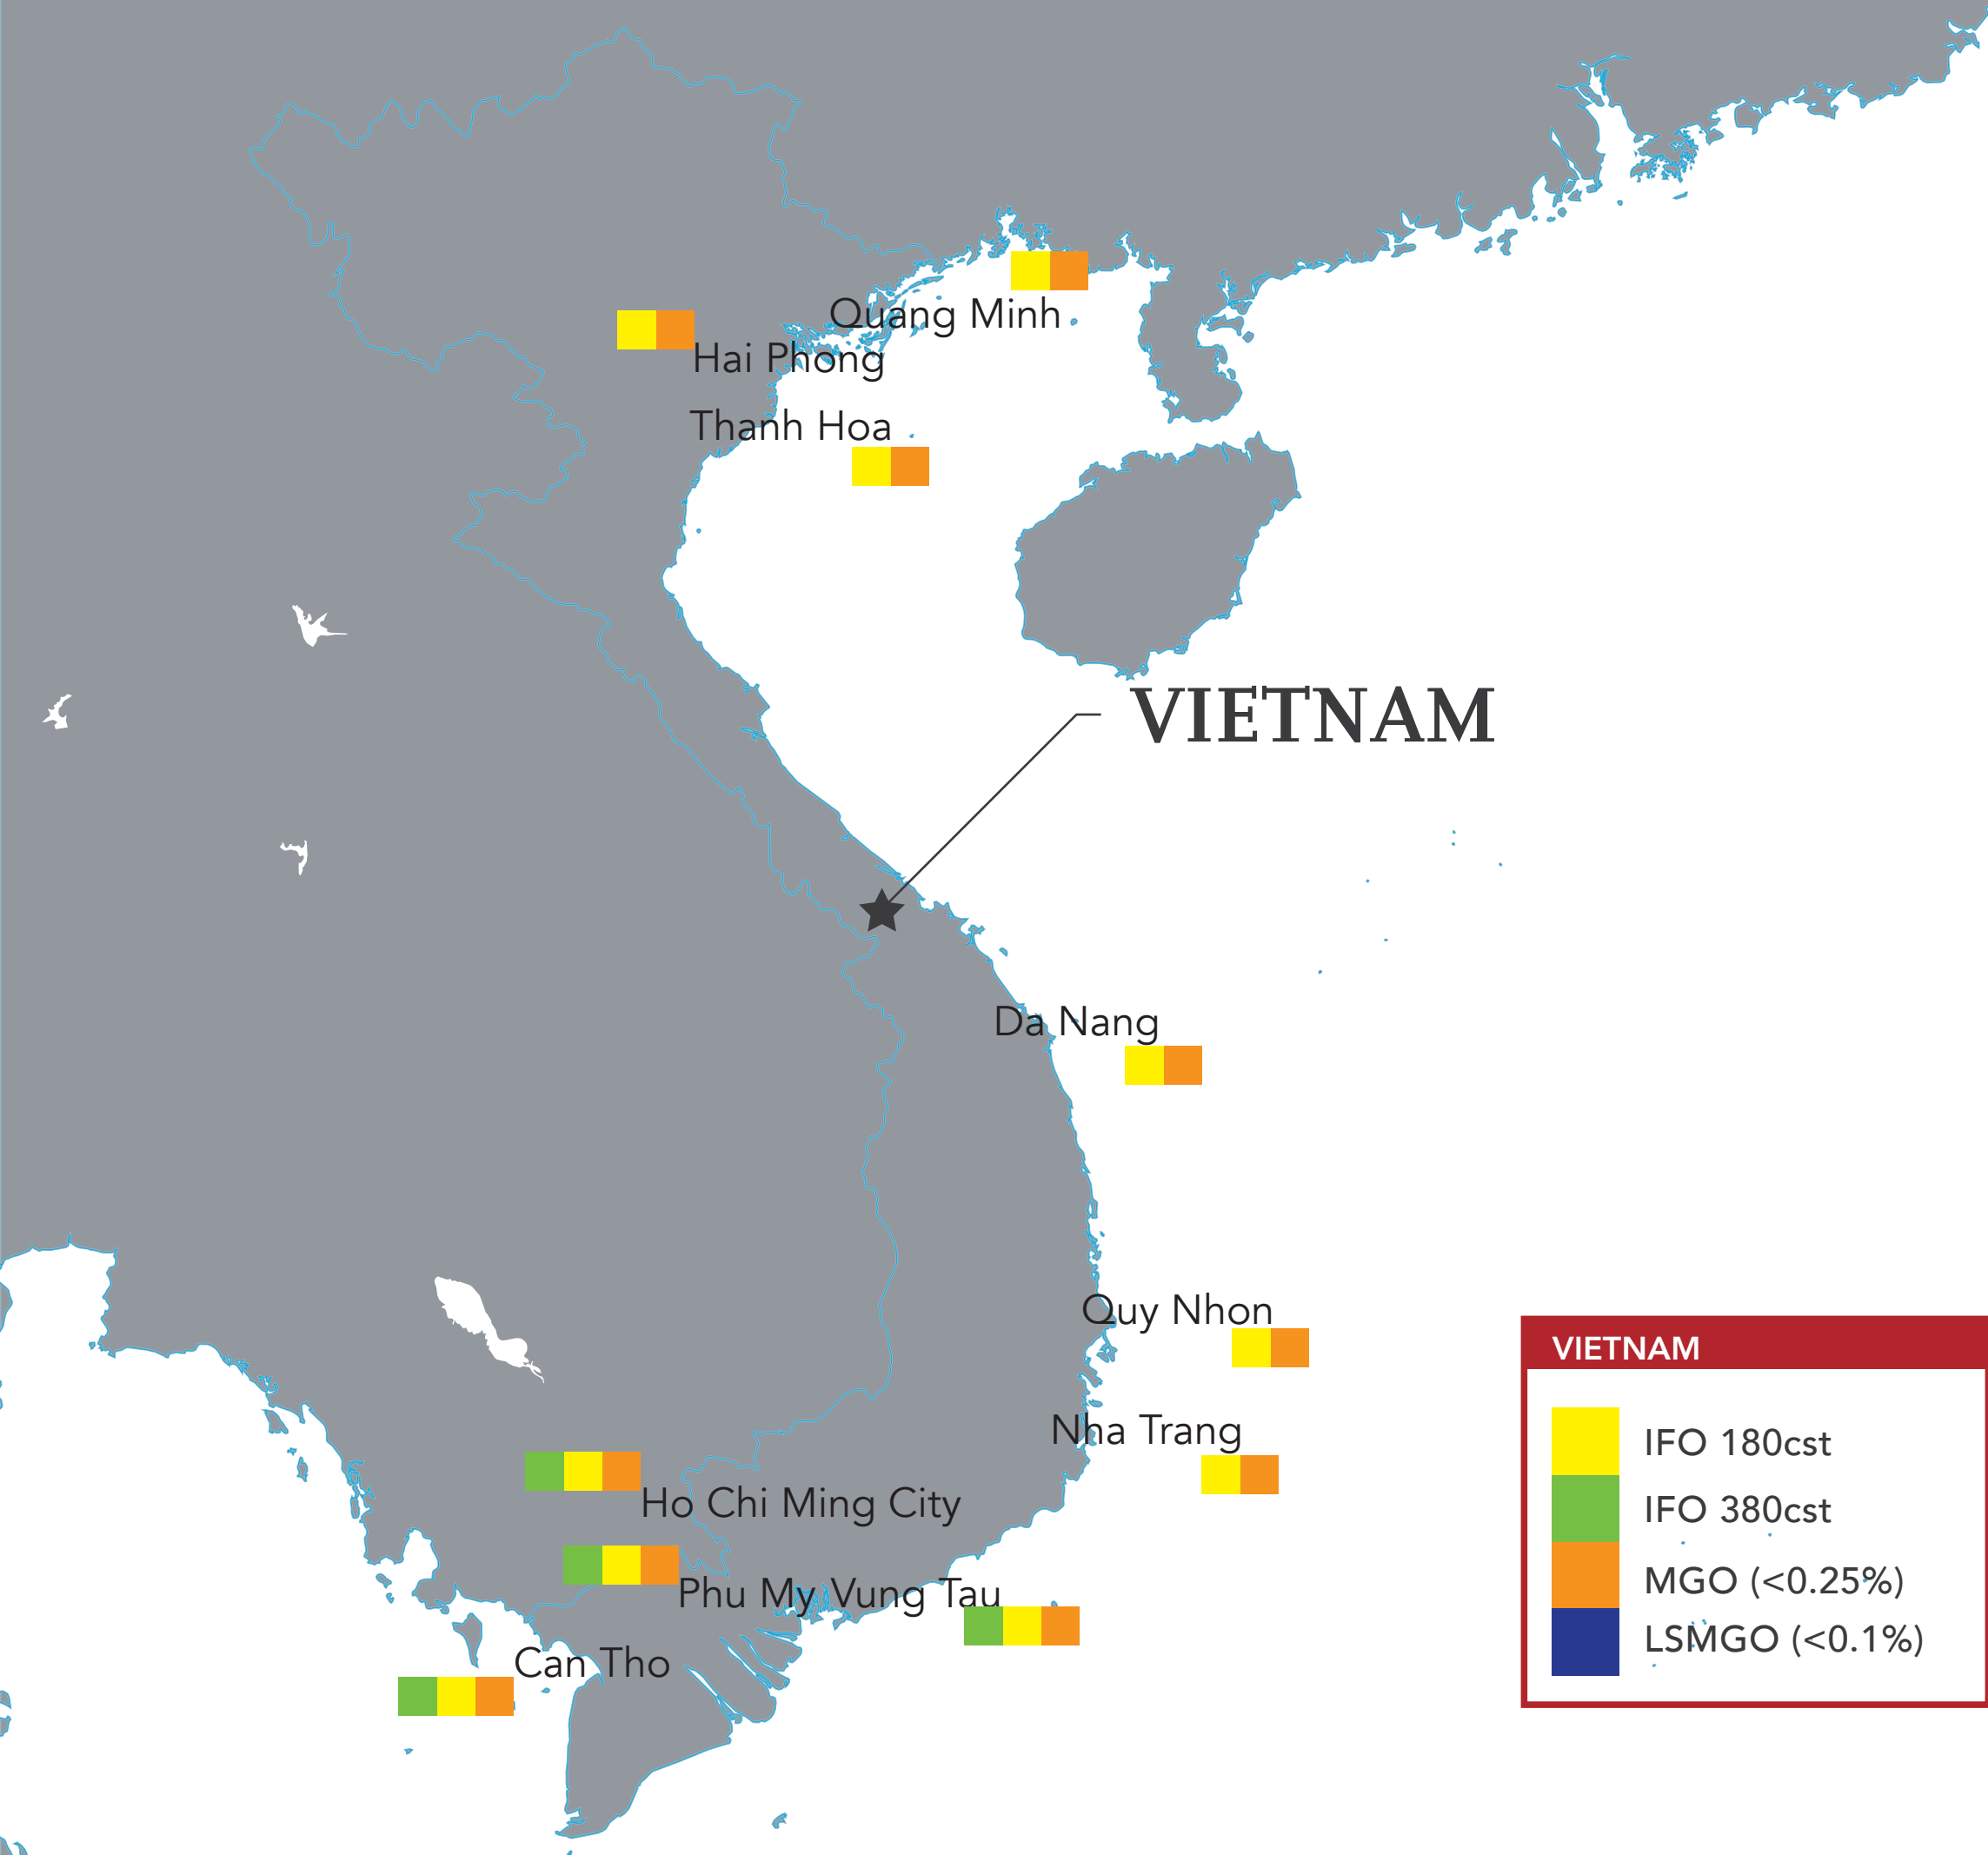

# BMSUNITED

VIETNAM PRESENTATION

Port	Mode of Delivery
Can Tho	Barge
Da Nang	Truck
Hai Phong	Barge
Ho Chi Ming City	Barge
Nha Trang	Barge
Phy My	Barge
Quang Minh	Barge
Quy Nhon	Barge
Thanh Hoa	Barge / Truck
Vung Tau	Barge